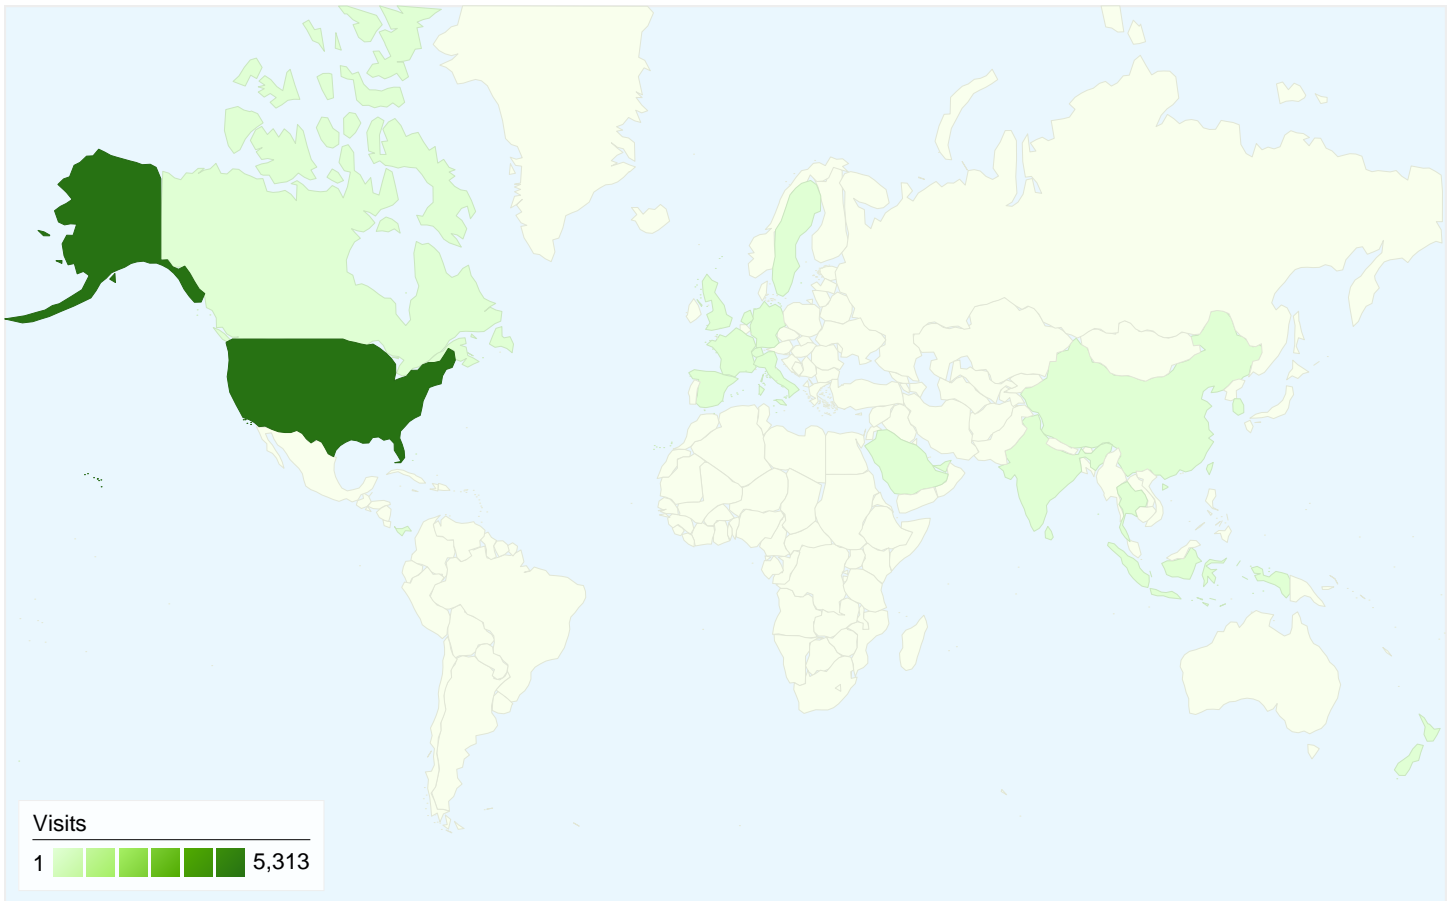

1,038 people visited this site

5,349 Visits

1,038 Absolute Unique Visitors

18,885 Pageviews

3.53 Average Pageviews

00:05:48 Time on Site

34.10% Bounce Rate

14.43% New Visits

All traffic sources sent a total of 5,349 visits

52.76% Direct Traffic

15.03% Referring Sites

32.21% Search Engines

- Direct Traffic
2,822.00 (52.76%)
- Search Engines
1,723.00 (32.21%)
- Referring Sites
804.00 (15.03%)

Top Traffic Sources

Sources	Visits	% visits	Keywords	Visits	% visits
(direct) ((none))	2,822	52.76%	01521	593	34.42%
google (organic)	962	17.98%	01521.com	482	27.97%
yahoo (organic)	455	8.51%	holland blog	110	6.38%
webmail.aol.com (referral)	229	4.28%	the holland blog - speak out	92	5.34%
masslive.com (referral)	216	4.04%	the holland blog	51	2.96%

5,349 visits came from 21 countries/territories

Site Usage

Country/Territory	Visits	Pages/Visit	Avg. Time on Site	% New Visits	Bounce Rate
Visits 5,349 % of Site Total: 100.00%	Pages/Visit 3.53 Site Avg: 3.53 (0.00%)	Avg. Time on Site 00:05:48 Site Avg: 00:05:48 (0.00%)	% New Visits 14.47% Site Avg: 14.43% (0.26%)	Bounce Rate 34.10% Site Avg: 34.10% (0.00%)	
United States	5,313	3.54	00:05:49	13.95%	33.86%
Netherlands	5	1.00	00:00:00	100.00%	100.00%
France	3	2.33	00:00:39	100.00%	66.67%
Panama	3	7.00	00:12:05	33.33%	0.00%
Switzerland	3	3.67	00:00:56	100.00%	33.33%
Canada	3	2.00	00:00:32	100.00%	66.67%
China	2	1.00	00:00:00	100.00%	100.00%
India	2	1.00	00:00:00	100.00%	100.00%
Italy	2	1.00	00:00:00	50.00%	100.00%