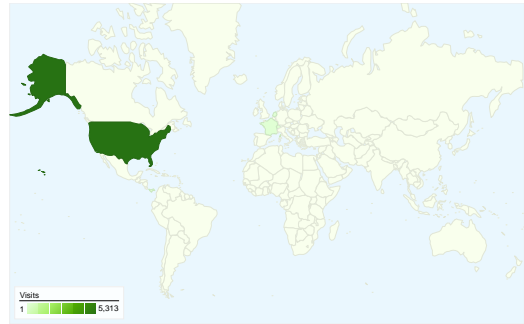

Map Overlay

Traffic Sources Overview

- **Direct Traffic**
  2,822.00 (52.76%)
- **Search Engines**
  1,723.00 (32.21%)
- **Referring Sites**
  804.00 (15.03%)

Content Overview

Pages	Pageviews	% Pageviews
/	6,727	35.62%
/cgi-bin/pplog.pl	2,015	10.67%
/?viewDetailed=00242	737	3.90%
/?viewDetailed=00251	659	3.49%
/rm/00242rm-quad-	542	2.87%