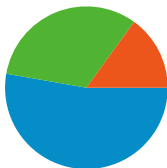

Traffic Sources Overview

- **Direct Traffic**
  2,822.00 (52.76%)
- **Search Engines**
  1,723.00 (32.21%)
- **Referring Sites**
  804.00 (15.03%)

Content Overview

Pages	Pageviews	% Pageviews
/	6,727	35.62%
/cgi-bin/pplog.pl	2,015	10.67%
/?viewDetailed=00242	737	3.90%
/?viewDetailed=00251	659	3.49%
/rm/00242rm-quad-	542	2.87%