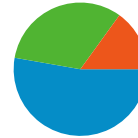

Technical Profile

Browser	Visits	% visits	Connection Speed	Visits	% visits
Internet Explorer	3,734	69.81%	Cable	3,569	66.72%
Safari	744	13.91%	Unknown	998	18.66%
Firefox	562	10.51%	T1	363	6.79%
Chrome	177	3.31%	DSL	283	5.29%
SAMSUNG-SGH-I617	52	0.97%	Dialup	71	1.33%

All traffic sources sent a total of 5,349 visits

52.76% Direct Traffic

15.03% Referring Sites

32.21% Search Engines

- Direct Traffic
2,822.00 (52.76%)
- Search Engines
1,723.00 (32.21%)
- Referring Sites
804.00 (15.03%)